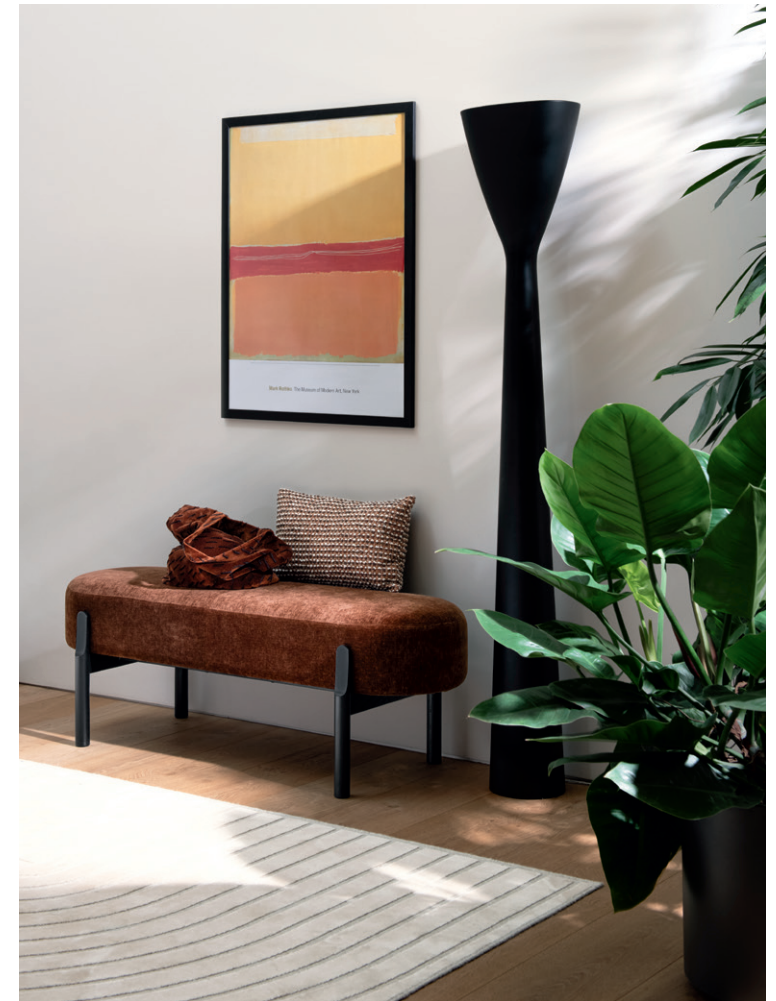

Oleandro Panca /Bench CS5160-A MTO P15L / T5P
Mirage Tappeto /Rug CS7286